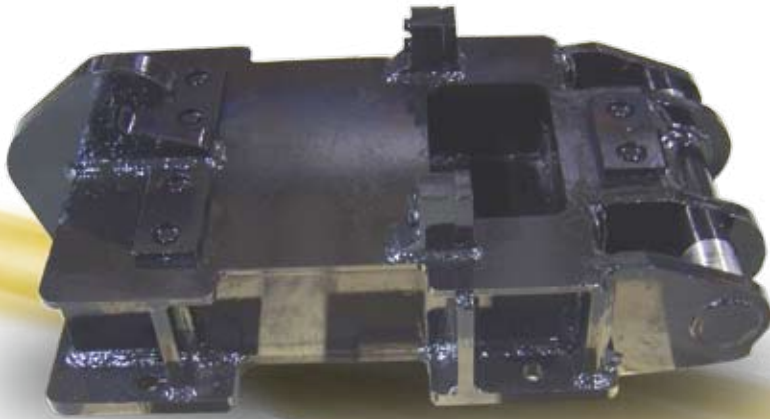

EX-HA

Hammer/Compactor Adapter

Available for all makes and models of hydraulic hammers and plate compactors.

- Available in Wedge-Lock, Pin-on, S Series, or Manual Bar Lock lugging

CRAIG

QUALITY WE STAND BEHIND