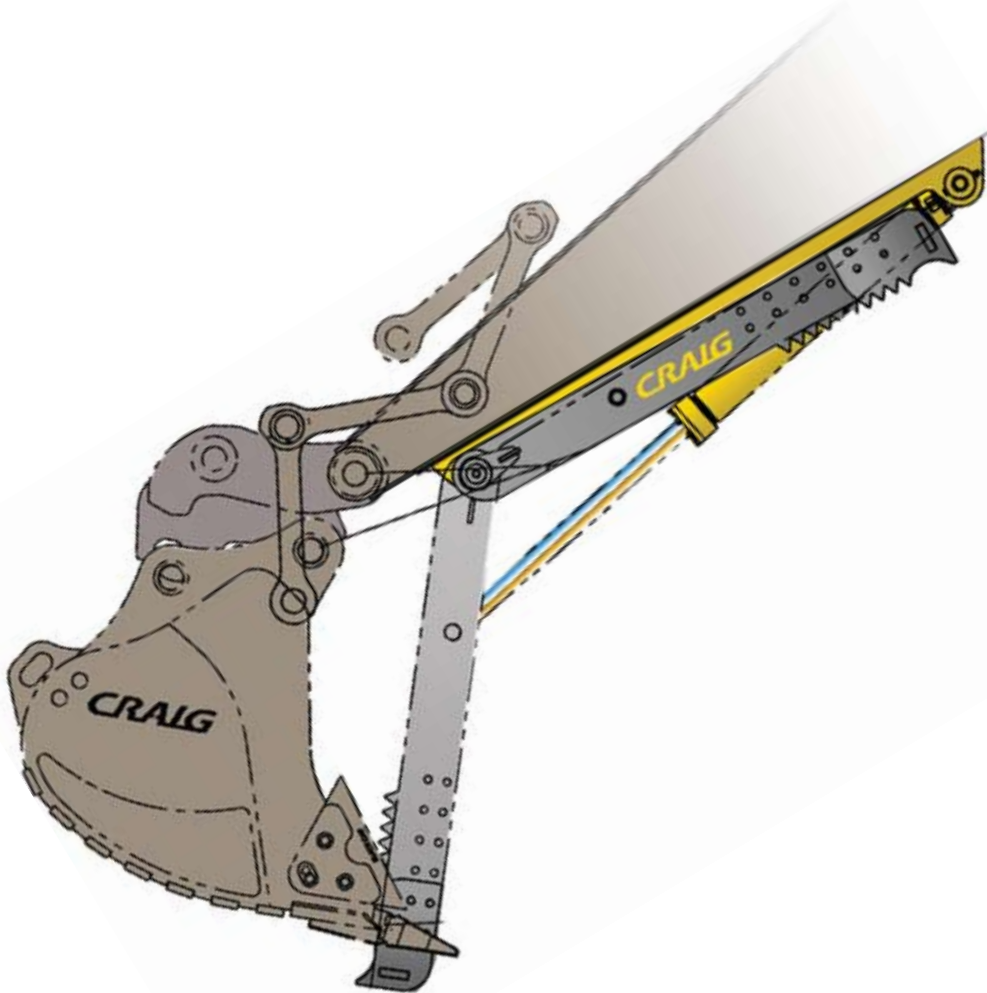

# Universal Pad-Mount Hydraulic Thumb

The CRAIG Universal Pad-Mount Thumb is the perfect stocked solution for outfitting machines with a durable, easily installed, fully hydraulic thumb that is customizable to the specific tip-radius of each machine. When not in use the thumb weldment tucks up close to the stick for unparalleled visibility and convenience.

- Fits all excavators from 10 to 20 ton
- Easy installation, hydraulic kits available
- Tucks close to the stick when not in use for great visibility
- Additional valve required on machine

## CRAIG

QUALITY WE STAND BEHIND

Attachments • Built Right • Fit Right